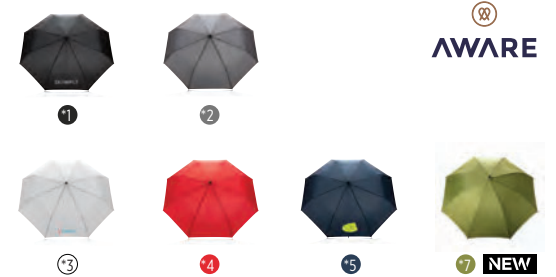

AWARE

CO₂ 2.14kg. **Water** 7.6x [water.org](https://www.water.org)

P850.57*

20.5" Impact AWARE™ RPET 190T Pongee bamboo mini umbrella

Material: 190T Pongee rPET • Manual open • Frame: metal • Ribs: metal • 3 section • With Aware™ tracer: √ • Litres of water saved: 4,5 • # Plastic bottles reused: 7,6 **Size** 58 x Ø 96 cm **Max. printsize** 120 x 180 mm **Print technique** Screen transfer