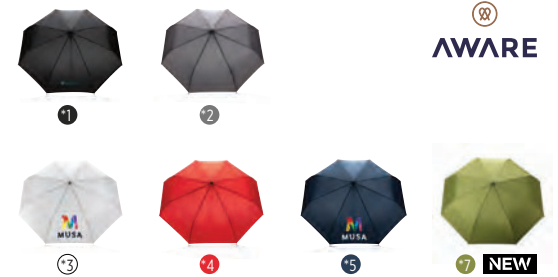

AWARE

CO₂ 2.76kg. **Water** 7.5x [water.org](https://www.water.org)

P850.61*

21" Impact AWARE™ RPET 190T bamboo auto open/close umbrella

Material: 190T Pongee rPET • Auto open & close • Frame: metal • Ribs: fibreglass • 3 section • Stormproof • With Aware™ tracer: √ • Litres of water saved: 4,3 • # Plastic bottles reused: 7,5 **Size** 57 x Ø 94 cm **Max. printsize** 120 x 180 mm **Print technique** Screen transfer