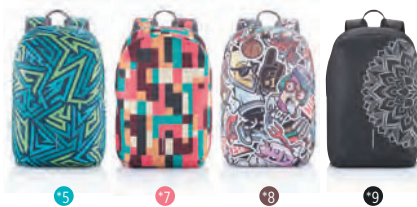

Bobby Soft "Art", anti-theft backpack

Material: 1200D rPET • Volume (litres): 16 • Laptop/tablet compartment for: 15.6" • USB charger port: ✓ • RFID protection: ✓ • Luggage strap: ✓ • With Aware™ tracer: ✓ • Litres of water saved: 22 • # Plastic bottles reused: 38 • PVC free: ✓ **Size** 30 x 18 x 45 cm **Max. printsize** 100 x 160 mm **Print technique** Screen transfer