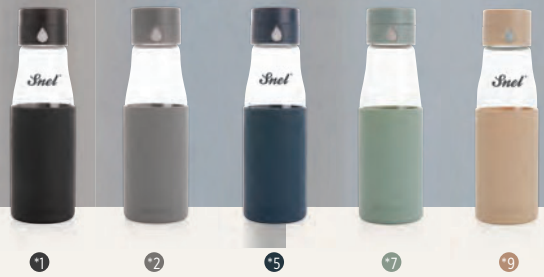

0.51kg.

P432.70*

Ukiyo borosilicate glass with silicone lid and sleeve

Capacity (ml): 360 • Material: Glass • Insulation: - • Spillproof/
Leakproof: - / - Size 8,5 x 5,5 x 11 cm Max. printsize 10 x 30 mm Print
technique Pad print