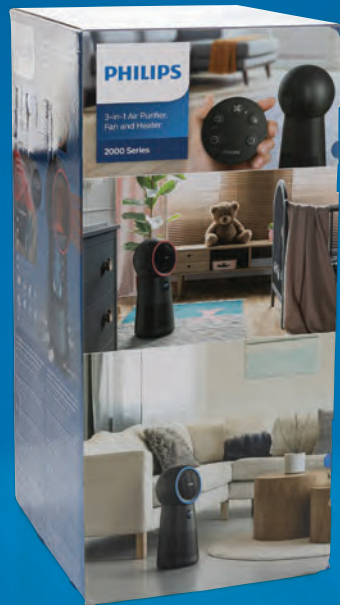

PHILIPS

NEW

P301.921

**Philips AMF220 3-in-1 Air Purifier,
Fan & Heater - Black**

Size 25 x 25 x 59 cm Max. printsize 20 x 40 mm Print technique
Doming

P301.081

Philips 30W ultra fast PD wall charger

Size 10 x 3 x 10 cm Max. printsize 10 x 35 mm Print technique Pad print