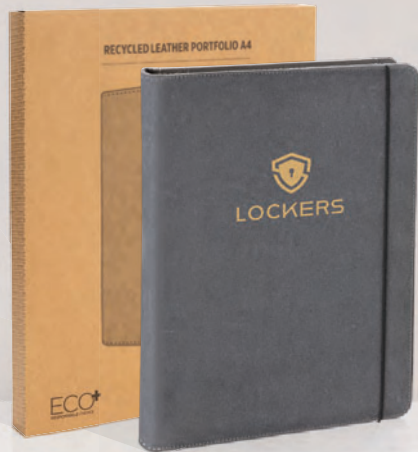

1.82kg.

P774.192

Recycled leather portfolio A4

Size 31,1 x 23,7 x 2 cm Max. printsize 40 x 80 mm Print technique Pad print