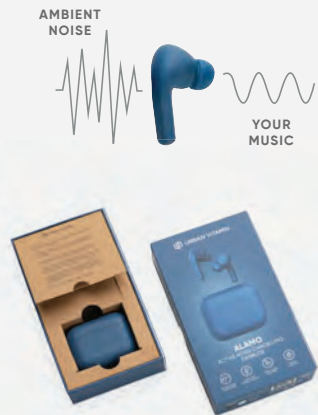

- ANC 25 DB
- 2 MIC FOR STEREO CALLING
- SWEAT AND WEATHERPROOF
- 5 HRS 20 HRS
- TYPE-C INPUT
- TOUCH CONTROL